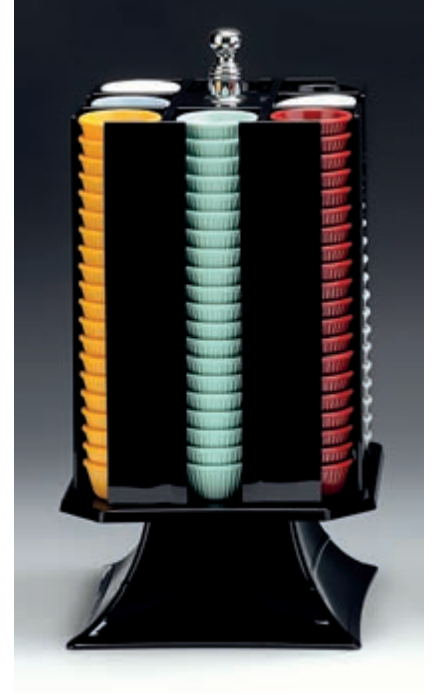

STANDIN KAPASİTESİ 160 ADET **K 2011 MODEL** SOSLUK ALMAKTADIR.
STAND HAS A CAPACITY OF 160 PIECES AND TAKES **K 2011 MODEL** SAUCERS.