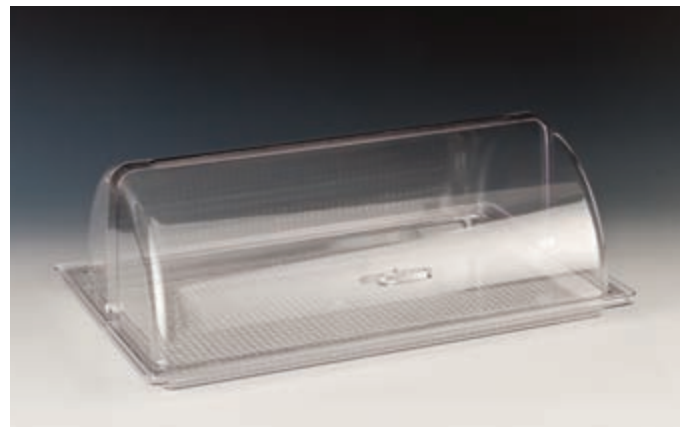

ZCP 214
KOMPLE POLYCARBONAT MUHAFAZA KABI / GN 1/1
FULL POLYCARBONATE FOOD CONTAINER / GN 1/1
35 X 55 X H: 20 cm