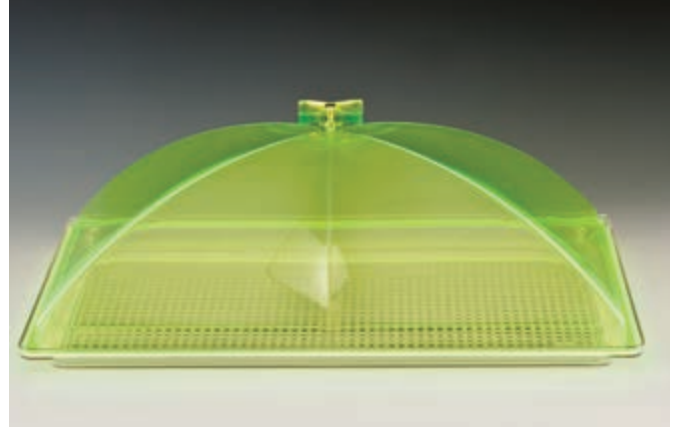

ZCP 375 - Y
POLYCARBONAT TEPİLİ, AKRİLİK KAPAKLI MUHAFAZA KABI / BÜYÜK
STORAGE CUP WITH ACRYLIC COVER AND POLYCARBONATE TRAY / BIG
35 X 55 cm