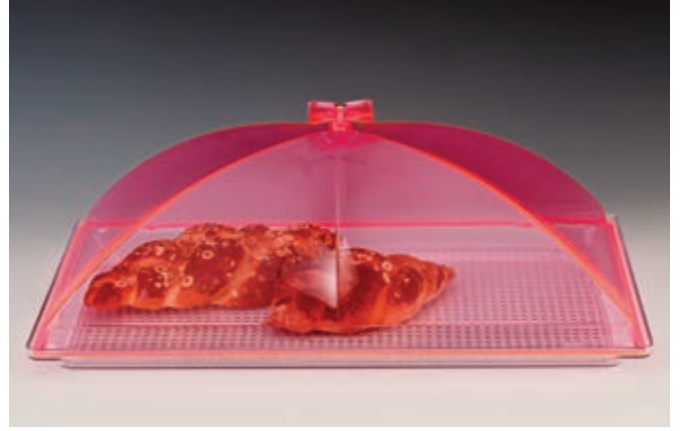

ZCP 375 - P
POLYCARBONAT TEPİLİ, AKRİLİK KAPAKLI MUHAFAZA KABI / BÜYÜK
STORAGE CUP WITH ACRYLIC COVER AND POLYCARBONATE TRAY / BIG
35 X 55 cm