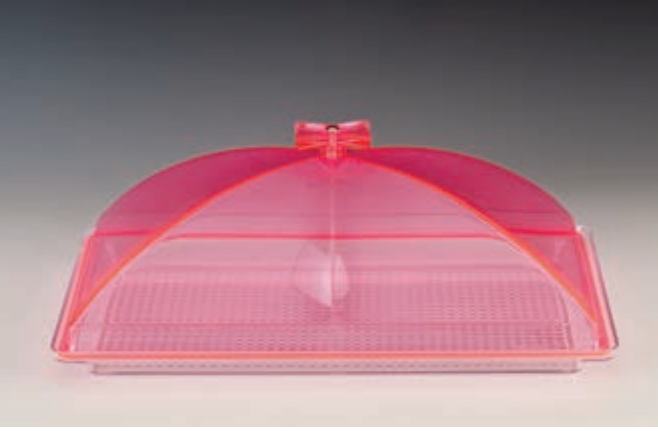

ZCP 373 - P
POLYCARBONAT TEPİLİ, AKRİLİK KAPAKLI MUHAFAZA KABI / KÜÇÜK
STORAGE CUP WITH ACRYLIC COVER AND POLYCARBONATE TRAY / SMALL
28 X 43 cm